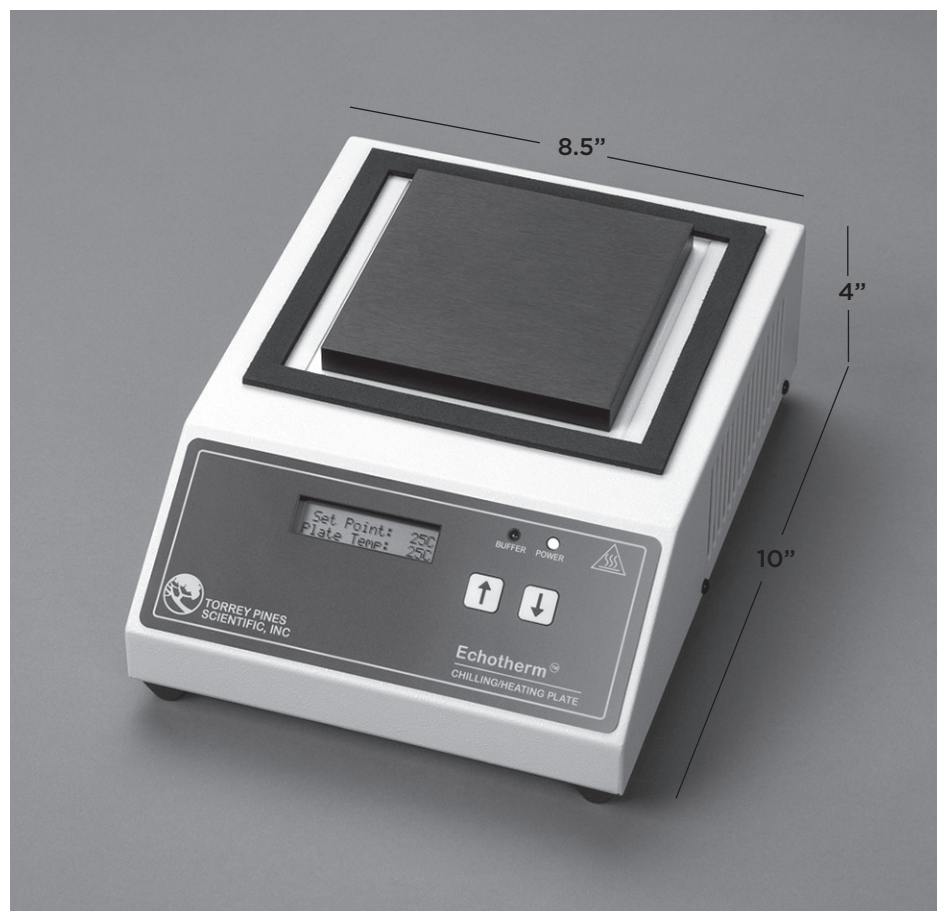

#### DIMENSIONS

8.5" (216 mm) wide x 10.0" (254 mm)  
front to back x 4.0" (102 mm) tall

Weight unpacked: 6 pounds (2.7 kgs)

Weight packed: 11 pounds (5 kgs)